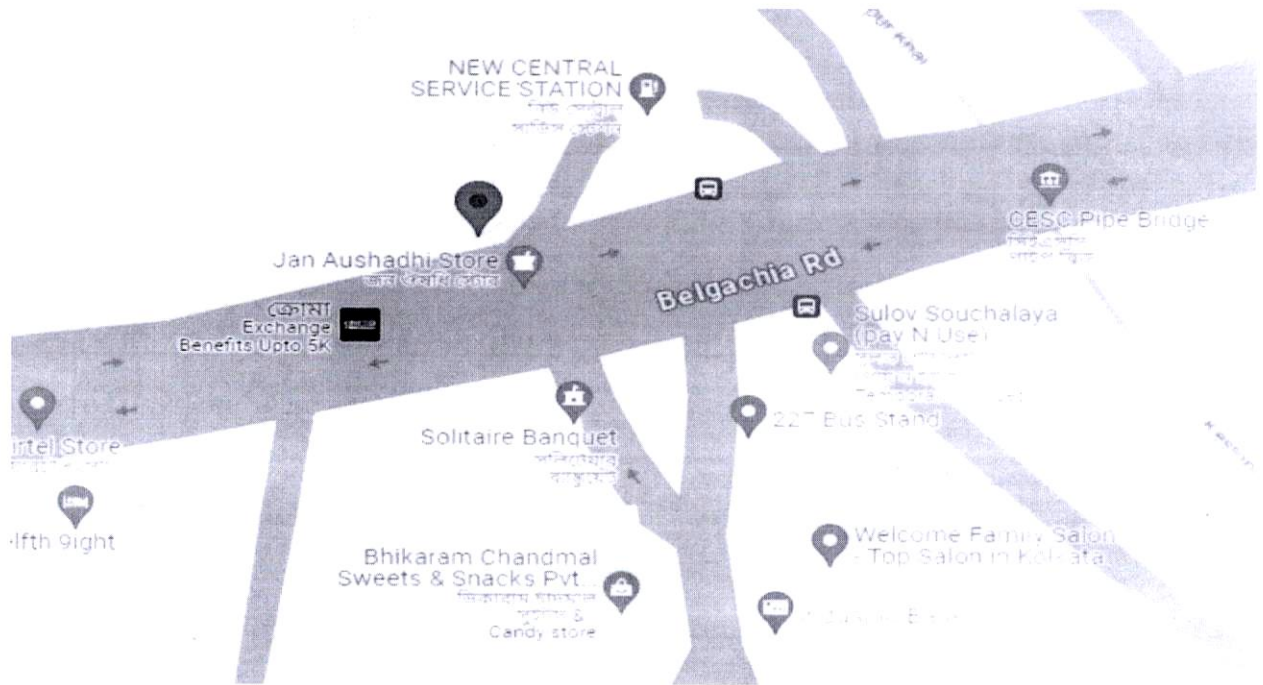

PROJECT NAME- **"MAA MANASA TOWER"**

AT 512, JESSORE ROAD, KOLKATA- 700 055.

**LATITUDE-** 22°36'40.4"N

**LONGITUDE-** 88°24'32.5"E

PROJECT BOUNDARY-

ON THE NORTH- *Tuni Vulcanising And Moulding Co. Pvt. Ltd.*

ON THE SOUTH- *Jessore Road ;*

ON THE EAST- *Hindusthan Petroleum ;*

ON THE WEST- *Common Passage.*

MAA TARA CONSTRUCTION

*Charan Saha*

Proprietor